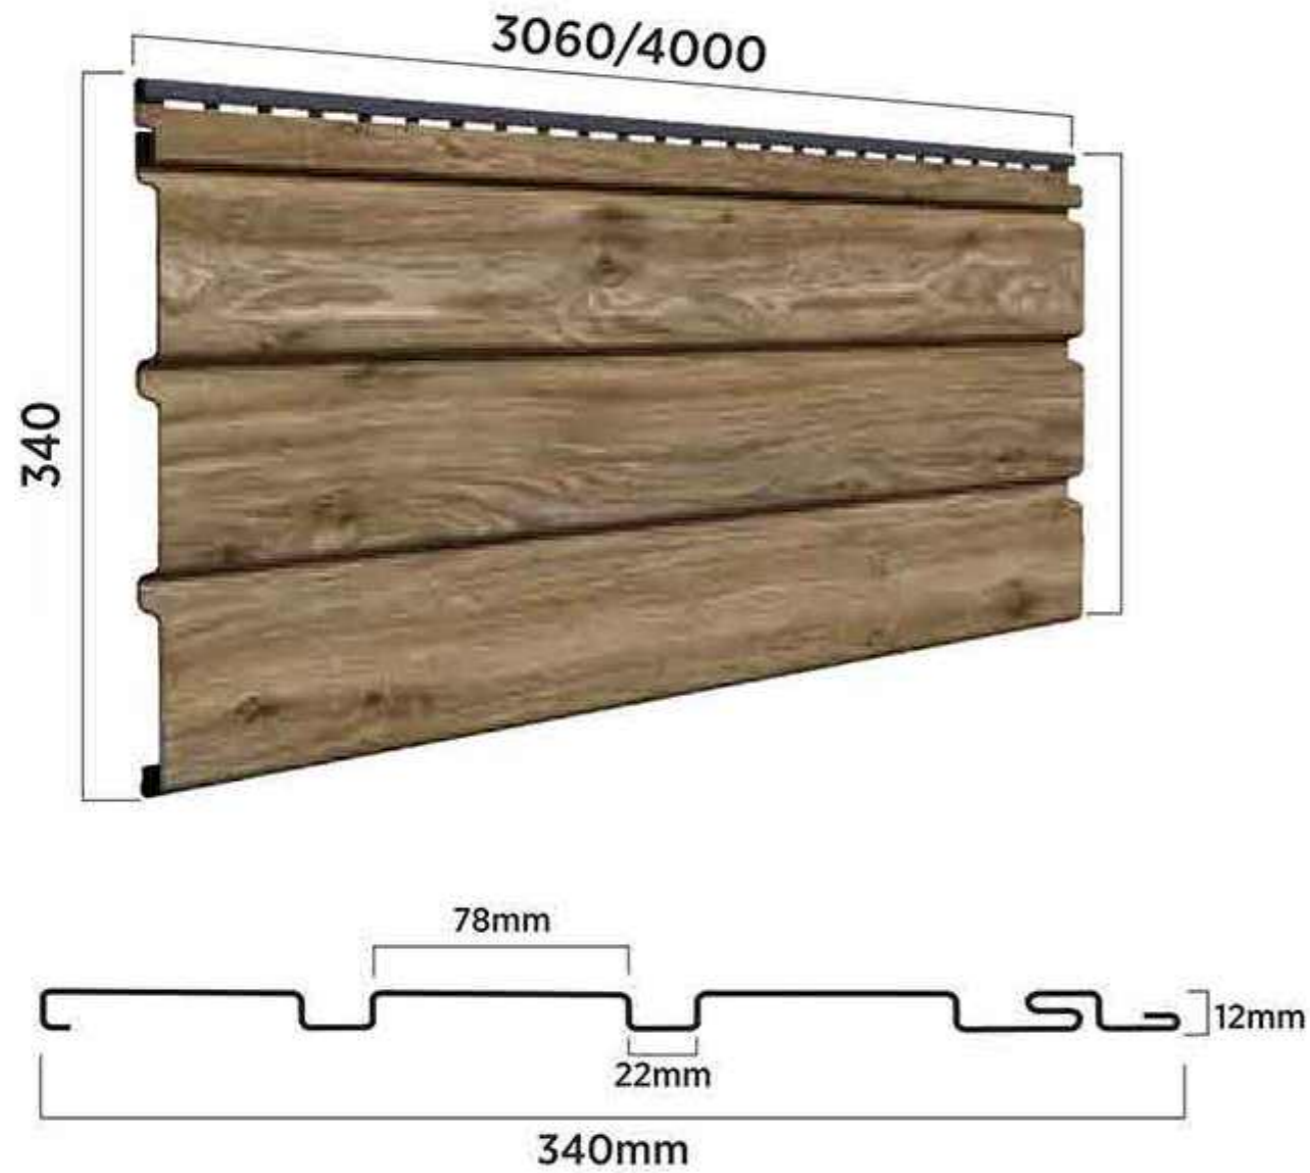

Rich Walnut Brown CeilShield Panel

MCSP309

M
MADELEINE
CEILSHIELD

Classic White CeilShield Panel

MCSP310

M
MADELEINE
CEILSHIELD

Modern Grey CeilShield Panel

SIZING IN MM*